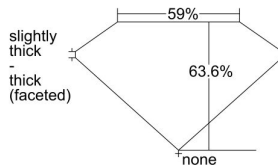

GIA®

FACSIMILE

GIA REPORT 6392776974

Verify this report at GIA.edu

GIA NATURAL DIAMOND DOSSIER®

August 31, 2021
GIA Report Number 6392776974
Shape and Cutting Style ..... Oval Brilliant
Measurements ..... 7.61 x 5.39 x 3.43 mm

GRADING RESULTS

Carat Weight ..... 0.90 carat
Color Grade ..... E
Clarity Grade SI1

ADDITIONAL GRADING INFORMATION

Polish ..... Excellent
Symmetry ..... Excellent
Fluorescence ..... Medium Blue
Clarity Characteristics..... Crystal, Feather, Cloud
Inscription(s): GIA 6392776974

PROPORTIONS

Profile not to actual proportions

GRADING SCALES

GIA COLOR SCALE		GIA CLARITY SCALE			
COLORLESS	D	VERY VERY SLIGHTLY INCLUDED	FLAWLESS		
	E		INTERNALLY FLAWLESS		
	F	VERY SLIGHTLY INCLUDED	VVS₁		
	G		VVS₂		
	H		VS₁		
	NEAR COLORLESS	I	SLIGHTLY INCLUDED	VS₂	
		J		SI₁	
		FAINT	K	INCLUDED	SI₂
			L		I₁
			M		I₂
VERT LIGHT	N	LIGHT	I₃		
	O				
	P				
	Q				
	R