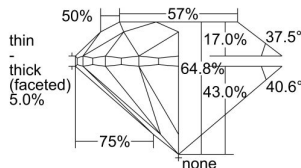

GIA®

FACSIMILE

GIA REPORT 2406711777

Verify this report at GIA.edu

GIA NATURAL DIAMOND DOSSIER®

October 05, 2021
GIA Report Number 2406711777
Shape and Cutting Style ..... Round Brilliant
Measurements ..... 5.95 - 6.03 x 3.89 mm

GRADING RESULTS

Carat Weight ..... 0.90 carat
Color Grade ..... H
Clarity Grade S11
Cut Grade ..... Very Good

ADDITIONAL GRADING INFORMATION

Polish ..... Excellent
Symmetry ..... Very Good
Fluorescence ..... Medium Blue
Clarity Characteristics ..... Crystal
Inscription(s): GIA 2406711777

PROPORTIONS

Profile to actual proportions

GRADING SCALES

GIA COLOR SCALE	GIA CLARITY SCALE	GIA CUT SCALE
D	FLAWLESS	EXCELLENT
E	INTERNALLY FLAWLESS	
F	VVS₁	VERY GOOD
G		
H	VS₁	GOOD
I		
J	VS₂	FAIR
K		
L	SI₁	POOR
M		
N	I₁	
O		
P	I₂	
Q		
R	I₃	
S		
T		
U		
V		
W		
X		
Y		
Z