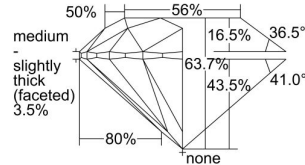

GIA®

FACSIMILE

GIA REPORT 7392463436

Verify this report at GIA.edu

GIA NATURAL DIAMOND DOSSIER®

July 12, 2021
GIA Report Number 7392463436
Shape and Cutting Style ..... Round Brilliant
Measurements ..... 5.83 - 5.91 x 3.74 mm

GRADING RESULTS

Carat Weight ..... 0.80 carat
Color Grade I
Clarity Grade S11
Cut Grade ..... Excellent

ADDITIONAL GRADING INFORMATION

Polish ..... Excellent
Symmetry ..... Very Good
Fluorescence ..... Faint
Clarity Characteristics ..... Cloud, Crystal
Inscription(s): GIA 7392463436

PROPORTIONS

Profile to actual proportions

GRADING SCALES

GIA COLOR SCALE	GIA CLARITY SCALE	GIA CUT SCALE	
D	FLAWLESS	EXCELLENT	
E	INTERNALLY FLAWLESS		
F		VVS₁	VERY GOOD
G	VVS₂		
H	VS₁	GOOD	
I	VS₂		
J	S1₁	FAIR	
K	S1₂		
L	I₁	POOR	
M	I₂		
N	I₃		
O			
P			
Q			
R			
S			
T			
U			
V			
W			
X			
Y			
Z