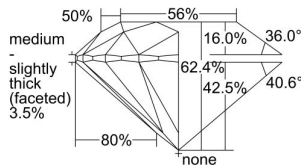

GIA®

FACSIMILE

GIA REPORT 6402559655

Verify this report at GIA.edu

GIA NATURAL DIAMOND DOSSIER®

September 25, 2021
GIA Report Number **6402559655**
Shape and Cutting Style ..... **Round Brilliant**
Measurements ..... **5.64 - 5.68 x 3.53 mm**

GRADING RESULTS

Carat Weight ..... **0.70 carat**
Color Grade ..... **G**
Clarity Grade **S11**
Cut Grade ..... **Excellent**

ADDITIONAL GRADING INFORMATION

Polish ..... **Excellent**
Symmetry ..... **Very Good**
Fluorescence ..... **Medium Blue**
Clarity Characteristics..... **Cloud, Crystal**
Inscription(s): **GIA 6402559655**

PROPORTIONS

Profile to actual proportions