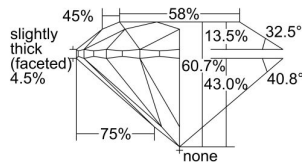

GIA®

FACSIMILE

GIA REPORT 6395259866

Verify this report at GIA.edu

GIA NATURAL DIAMOND DOSSIER®

June 28, 2021
GIA Report Number 6395259866
Shape and Cutting Style ..... Round Brilliant
Measurements ..... 5.45 - 5.50 x 3.32 mm

GRADING RESULTS

Carat Weight ..... 0.62 carat
Color Grade I
Clarity Grade VS1
Cut Grade ..... Excellent

ADDITIONAL GRADING INFORMATION

Polish ..... Excellent
Symmetry ..... Excellent
Fluorescence ..... None
Clarity Characteristics..... Crystal, Cloud, Needle, Pinpoint
Inspection(s): GIA 6395259866

PROPORTIONS

Profile to actual proportions