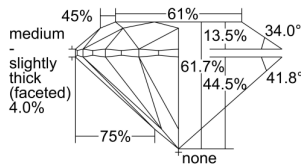

GIA®

FACSIMILE

GIA REPORT 1398824961

Verify this report at GIA.edu

GIA NATURAL DIAMOND DOSSIER®

August 07, 2021
GIA Report Number 1398824961
Shape and Cutting Style ..... Round Brilliant
Measurements ..... 5.38 - 5.43 x 3.33 mm

GRADING RESULTS

Carat Weight ..... 0.60 carat
Color Grade ..... G
Clarity Grade S11
Cut Grade ..... Excellent

ADDITIONAL GRADING INFORMATION

Polish ..... Excellent
Symmetry ..... Very Good
Fluorescence ..... Medium Blue
Clarity Characteristics ..... Crystal
Inscription(s): GIA 1398824961

PROPORTIONS

Profile to actual proportions

GRADING SCALES

GIA COLOR SCALE

COLORESS	D
	E
	F
	G
	H
	I
	J
NEAR COLORESS	K
	L
FAINT	M
	N
	O
	P
VERY LIGHT	Q
	R
	S
	T
	U
	V
LIGHT	W
	X
	Y
	Z

GIA CLARITY SCALE

FLAWLESS	VERY VERY SLIGHTLY INCLUDED	VVS₁	
			VVS₂
INTERNALLY FLAWLESS	VERY SLIGHTLY INCLUDED	VS₁	
		VS₂	
SLIGHTLY INCLUDED	SLIGHTLY INCLUDED	SI₁	
		SI₂	
INCLUDED	INCLUDED	I₁	
		I₂	
		I₃	

GIA CUT SCALE

EXCELLENT
VERY GOOD
GOOD
FAIR
POOR