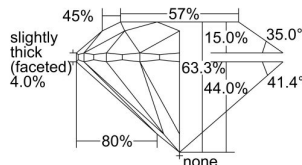

GIA®

FACSIMILE

GIA REPORT 6381133883

Verify this report at GIA.edu

GIA NATURAL DIAMOND DOSSIER®

March 24, 2021
GIA Report Number 6381133883
Shape and Cutting Style ..... Round Brilliant
Measurements ..... 5.25 - 5.29 x 3.33 mm

GRADING RESULTS

Carat Weight ..... 0.57 carat
Color Grade ..... G
Clarity Grade S11
Cut Grade ..... Excellent

ADDITIONAL GRADING INFORMATION

Polish ..... Excellent
Symmetry ..... Excellent
Fluorescence ..... None
Clarity Characteristics ..... Crystal, Cloud
Inscription(s): GIA 6381133883

PROPORTIONS

Profile to actual proportions

GRADING SCALES

GIA COLOR SCALE	GIA CLARITY SCALE	GIA CUT SCALE	
D	FLAWLESS	EXCELLENT	
E	INTERNALLY FLAWLESS		
F		VVS₁	VERY GOOD
G	VVS₂		
H	VS₁	GOOD	
I	VS₂		
J	S1₁	FAIR	
K	S1₂		
L	I₁	POOR	
M	I₂		
N	I₃		
O			
P			
Q			
R			
S			
T			
U			
V			
W			
X			
Y			
Z