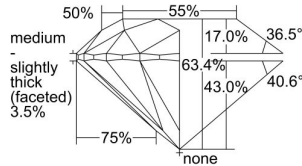

GIA®

FACSIMILE

GIA REPORT 2397049804

Verify this report at GIA.edu

GIA NATURAL DIAMOND DOSSIER®

June 15, 2021
GIA Report Number 2397049804
Shape and Cutting Style ..... Round Brilliant
Measurements ..... 5.00 - 5.07 x 3.19 mm

GRADING RESULTS

Carat Weight ..... 0.50 carat
Color Grade I
Clarity Grade S11
Cut Grade ..... Excellent

ADDITIONAL GRADING INFORMATION

Polish ..... Excellent
Symmetry ..... Very Good
Fluorescence ..... None
Clarity Characteristics ..... Crystal, Knot
Inscription(s): GIA 2397049804

PROPORTIONS

Profile to actual proportions

GRADING SCALES

GIA COLOR SCALE

COLOREDNESS	D
	E
	F
	G
	H
	I
	J
NEAR COLORLESS	K
	L
Faint	M
	N
	O
	P
Very Light	Q
	R
	S
	T
	U
	V
Light	W
	X
	Y
	Z

GIA CLARITY SCALE

VERY VERY SLIGHTLY INCLUDED	FLAWLESS
	INTERNALLY FLAWLESS
VERY SLIGHTLY INCLUDED	VVS₁
	VVS₂
SLIGHTLY INCLUDED	VS₁
	VS₂
INCLUDED	I₁
	I₂
	I₃

GIA CUT SCALE

EXCELLENT
VERY GOOD
GOOD
FAIR
POOR