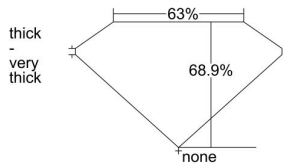

GIA®

FACSIMILE

GIA REPORT 1405290343

Verify this report at GIA.edu

GIA NATURAL DIAMOND DOSSIER®

September 09, 2021
GIA Report Number 1405290343
Shape and Cutting Style ..... Emerald Cut
Measurements ..... 6.10 x 4.47 x 3.08 mm

GRADING RESULTS

Carat Weight ..... 0.80 carat
Color Grade I
Clarity Grade VS1

ADDITIONAL GRADING INFORMATION

Polish ..... Excellent
Symmetry ..... Excellent
Fluorescence ..... Medium Blue
Clarity Characteristics ..... Crystal, Cloud, Pinpoint
Inscription(s): GIA 1405290343

PROPORTIONS

Profile not to actual proportions

GRADING SCALES

GIA COLOR SCALE		GIA CLARITY SCALE			
COLORLESS	D	VERY VERY SLIGHTLY INCLUDED	FLAWLESS		
	E		INTERNALLY FLAWLESS		
	F	VERY SLIGHTLY INCLUDED	VVS₁		
	G		VVS₂		
	H		VS₁		
	NEAR COLORLESS	I	SLIGHTLY INCLUDED	VS₂	
		J		S₁	
		FAINT	K	INCLUDED	S₂
			L		I₁
			M		I₂
VERT LIGHT	N	LIGHT	I₃		
	O				
	P				
	Q				
	R