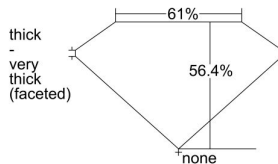

GIA®

FACSIMILE

GIA REPORT 6392356239

Verify this report at GIA.edu

GIA NATURAL DIAMOND DOSSIER®

August 09, 2021
GIA Report Number 6392356239
Shape and Cutting Style ..... Oval Brilliant
Measurements ..... 6.34 x 4.60 x 2.59 mm

GRADING RESULTS

Carat Weight ..... 0.50 carat
Color Grade ..... G
Clarity Grade VS1

ADDITIONAL GRADING INFORMATION

Polish ..... Very Good
Symmetry ..... Very Good
Fluorescence ..... Faint
Clarity Characteristics..... Crystal, Pinpoint
Inscription(s): GIA 6392356239

PROPORTIONS

Profile not to actual proportions

GRADING SCALES

GIA COLOR SCALE		GIA CLARITY SCALE			
COLORLESS	D	VERY VERY SLIGHTLY INCLUDED	FLAWLESS		
	E		INTERNALLY FLAWLESS		
	F	VERY SLIGHTLY INCLUDED	VVS₁		
	G		VVS₂		
	H		VS₁		
	NEAR COLORLESS	I	VERY SLIGHTLY INCLUDED	VS₂	
		J		SI₁	
		FAINT	K	SLIGHTLY INCLUDED	SI₂
			L		I₁
			M		I₂
VERT LIGHT	N	INCLUDED	I₃		
	O				
	P				
	Q				
	R				
	S				
	T				
LIGHT	U				
	V				
	W				
	X				
Y					
Z