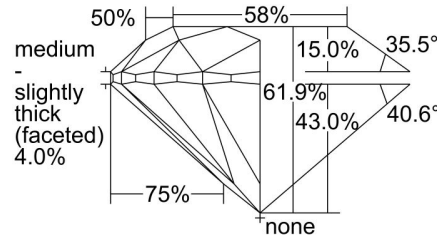

GIA NATURAL DIAMOND GRADING REPORT

March 01, 2021  
 GIA Report Number ..... 6371778508  
 Shape and Cutting Style ..... Round Brilliant  
 Measurements ..... 7.29 - 7.33 x 4.53 mm

GRADING RESULTS

Carat Weight ..... 1.51 carat  
 Color Grade ..... J  
 Clarity Grade ..... SI2  
 Cut Grade ..... Excellent

PROPORTIONS

Profile to actual proportions

CLARITY CHARACTERISTICS

KEY TO SYMBOLS\*

- Twinning Wisp
- Feather
- Crystal
- Needle

\* Red symbols denote internal characteristics (inclusions). Green or black symbols denote external characteristics (blemishes). Diagram is an approximate representation of the diamond, and symbols shown indicate type, position, and approximate size of clarity characteristics. All clarity characteristics may not be shown. Details of finish are not shown.