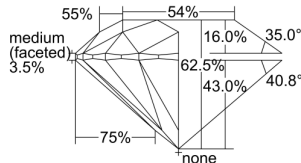

GIA®

FACSIMILE

GIA REPORT 6392809433

Verify this report at GIA.edu

GIA NATURAL DIAMOND DOSSIER®

August 17, 2021
GIA Report Number 6392809433
Shape and Cutting Style ..... Round Brilliant
Measurements ..... 5.99 - 6.01 x 3.75 mm

GRADING RESULTS

Carat Weight ..... 0.82 carat
Color Grade ..... G
Clarity Grade S11
Cut Grade ..... Excellent

ADDITIONAL GRADING INFORMATION

Polish ..... Excellent
Symmetry ..... Excellent
Fluorescence ..... Medium Blue
Clarity Characteristics..... Crystal, Feather, Cloud
Inscription(s): GIA 6392809433

PROPORTIONS

Profile to actual proportions

GRADING SCALES

GIA COLOR SCALE	GIA CLARITY SCALE	GIA CUT SCALE
COLOREDNESS	FLAWLESS	EXCELLENT
D	FLAWLESS	
E	FLAWLESS	VERY GOOD
F	FLAWLESS	
G	FLAWLESS	
H	FLAWLESS	
NEAR COLORLESS	VVS₁	GOOD
I	VVS₂	
J	VS₁	FAIR
K	VS₂	
L	S1₁	POOR
M	S1₂	
N	I₁	
O	I₂	
P	I₃	
VERY LIGHT		
Q		
R		
S		
T		
U		
V		
W		
X		
Y		
Z