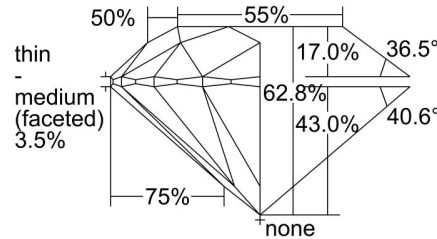

GIA NATURAL DIAMOND GRADING REPORT

July 29, 2021
 GIA Report Number 2394719599
 Shape and Cutting Style Round Brilliant
 Measurements 7.34 - 7.37 x 4.62 mm

GRADING RESULTS

Carat Weight 1.54 carat
 Color Grade H
 Clarity Grade VS2
 Cut Grade Excellent

ADDITIONAL GRADING INFORMATION

Polish Excellent
 Symmetry Excellent
 Fluorescence None
 Inscription(s): GIA 2394719599

Comments: Clouds are not shown. Pinpoints are not shown.

PROPORTIONS

Profile to actual proportions

CLARITY CHARACTERISTICS

KEY TO SYMBOLS*

- Crystal
- ~ Feather
- ∖ Needle

* Red symbols denote internal characteristics (inclusions). Green or black symbols denote external characteristics (blemishes). Diagram is an approximate representation of the diamond, and symbols shown indicate type, position, and approximate size of clarity characteristics. All clarity characteristics may not be shown. Details of finish are not shown.