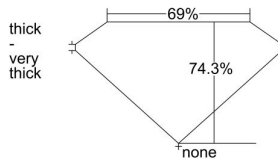

GIA®

FACSIMILE

GIA REPORT

7398886721

Verify this report at GIA.edu

GIA NATURAL DIAMOND DOSSIER®

August 16, 2021
GIA Report Number 7398886721
Shape and Cutting Style ..... Square Modified Brilliant
Measurements ..... 5.30 x 5.13 x 3.81 mm

GRADING RESULTS

Carat Weight ..... 0.90 carat
Color Grade ..... G
Clarity Grade VS2

ADDITIONAL GRADING INFORMATION

Polish ..... Excellent
Symmetry ..... Excellent
Fluorescence ..... Faint
Clarity Characteristics..... Feather, Cloud
Inscription(s): GIA 7398886721

PROPORTIONS

Profile not to actual proportions

GRADING SCALES

GIA COLOR SCALE		GIA CLARITY SCALE			
COLORLESS	D	VERY VERY SLIGHTLY INCLUDED	FLAWLESS		
	E		INTERNALLY FLAWLESS		
	F		VVS₁		
	NEAR COLORLESS	G	VERY SLIGHTLY INCLUDED	VVS₂	
		H		VS₁	
		FAINT	I	SLIGHTLY INCLUDED	VS₂
			J		SI₁
	LIGHT		K	INCLUDED	SI₂
			L		I₁
		M	I₂		
N		INCLUDED	I₃		
O					
P					
Q					
R					
S					
T					
U					
V					
W					
X					
Y					
Z