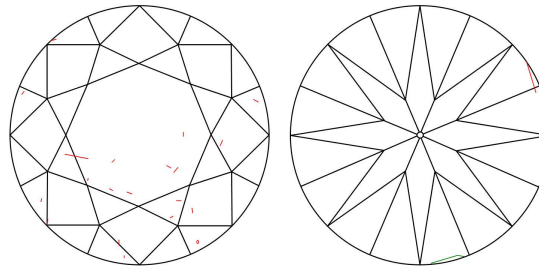

Clarity Grade VS2

Cut Grade Excellent

ADDITIONAL GRADING INFORMATION

Polish Excellent

Symmetry Excellent

Fluorescence Faint

Inscription(s): GIA 2404468581

Comments: Pinpoints are not shown. Surface graining is not shown.

PROPORTIONS

Profile to actual proportions

CLARITY CHARACTERISTICS

KEY TO SYMBOLS*

- Feather
- Crystal
- Needle
- Natural

* Red symbols denote internal characteristics (inclusions). Green or black symbols denote external characteristics (blemishes). Diagram is an approximate representation of the diamond, and symbols shown indicate type, position, and approximate size of clarity characteristics. All clarity characteristics may not be shown. Details of finish are not shown.