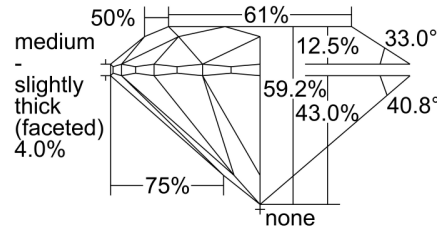

GIA NATURAL DIAMOND GRADING REPORT

September 30, 2021

GIA Report Number 2404468581

Shape and Cutting Style Round Brilliant

Measurements 6.50 - 6.52 x 3.85 mm

GRADING RESULTS

Carat Weight 1.01 carat

Color Grade G

PROPORTIONS

Profile to actual proportions

CLARITY CHARACTERISTICS

KEY TO SYMBOLS*

- Feather
- Crystal
- Needle
- Natural

* Red symbols denote internal characteristics (inclusions). Green or black symbols denote external characteristics (blemishes). Diagram is an approximate representation of the diamond, and symbols shown indicate type, position, and approximate size of clarity characteristics. All clarity characteristics may not be shown. Details of finish are not shown.