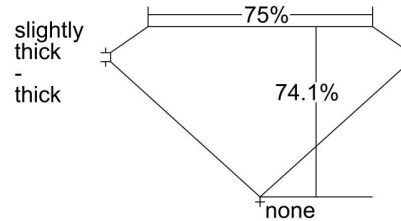

GIA NATURAL DIAMOND GRADING REPORT

October 13, 2021
 GIA Report Number 6401736594
 Shape and Cutting Style Square Modified Brilliant
 Measurements 5.46 x 5.37 x 3.98 mm

GRADING RESULTS

Carat Weight 1.01 carat
 Color Grade I
 Clarity Grade SI1

ADDITIONAL GRADING INFORMATION

Polish Excellent
 Symmetry Very Good
 Fluorescence Faint
 Inscription(s): GIA 6401736594

Comments: Additional pinpoints are not shown. Surface graining is not shown.

PROPORTIONS

Profile not to actual proportions

CLARITY CHARACTERISTICS

KEY TO SYMBOLS*

-  Feather
-  Crystal
-  Pinpoint

* Red symbols denote internal characteristics (inclusions). Green or black symbols denote external characteristics (blemishes). Diagram is an approximate representation of the diamond, and symbols shown indicate type, position, and approximate size of clarity characteristics. All clarity characteristics may not be shown. Details of finish are not shown.