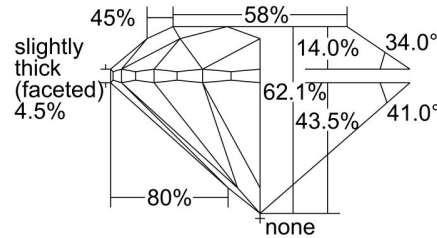

GIA NATURAL DIAMOND GRADING REPORT

July 14, 2020
 GIA Report Number 6352578761
 Shape and Cutting Style Round Brilliant
 Measurements 7.73 - 7.76 x 4.81 mm

GRADING RESULTS

Carat Weight 1.80 carat
 Color Grade G
 Clarity Grade SI2
 Cut Grade Excellent

Profile to actual proportions

CLARITY CHARACTERISTICS

KEY TO SYMBOLS*

-  Twinning Wisp
-  Feather
-  Crystal
-  Needle
-  Indented Natural

* Red symbols denote internal characteristics (inclusions). Green or black symbols denote external characteristics (blemishes). Diagram is an approximate representation of the diamond, and symbols shown indicate type, position, and approximate size of clarity characteristics. All clarity characteristics may not be shown. Details of finish are not shown.