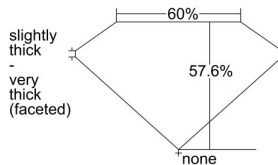

GIA®

FACSIMILE

GIA REPORT 6312820291

Verify this report at GIA.edu

GIA NATURAL DIAMOND DOSSIER®

January 30, 2019
GIA Report Number 6312820291
Shape and Cutting Style ..... Heart Brilliant
Measurements ..... 5.40 x 6.36 x 3.67 mm

GRADING RESULTS

Carat Weight ..... 0.77 carat
Color Grade ..... G
Clarity Grade S11

ADDITIONAL GRADING INFORMATION

Polish ..... Excellent
Symmetry ..... Excellent
Fluorescence ..... Faint
Clarity Characteristics..... Crystal, Cloud, Feather
Inscription(s): GIA 6312820291

PROPORTIONS

Profile not to actual proportions

GRADING SCALES

GIA COLOR SCALE		GIA CLARITY SCALE			
COLORLESS	D	VERY VERY SLIGHTLY INCLUDED	FLAWLESS		
	E		INTERNALLY FLAWLESS		
	F	VERY SLIGHTLY INCLUDED	VVS₁		
	G		VVS₂		
	H		VS₁		
	NEAR COLORLESS	I	SLIGHTLY INCLUDED	VS₂	
		J		S1₁	
		FAINT	K	INCLUDED	S1₂
			L		I₁
			M		I₂
VERT LIGHT	N	LIGHT	I₃		
	O				
	P				
	Q				
	R