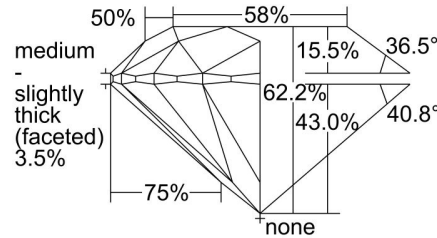

GIA NATURAL DIAMOND GRADING REPORT

 April 29, 2021
 GIA Report Number **5383506496**
 Shape and Cutting Style **Round Brilliant**
 Measurements **7.59 - 7.63 x 4.73 mm**
GRADING RESULTS

 Carat Weight **1.70 carat**
 Color Grade **H**
 Clarity Grade **VS2**
 Cut Grade **Excellent**
ADDITIONAL GRADING INFORMATION

 Polish **Excellent**
 Symmetry **Excellent**
 Fluorescence **None**
 Inscription(s): **GIA 5383506496**
Comments: Additional clouds, pinpoints and surface graining are not shown.

PROPORTIONS

Profile to actual proportions

CLARITY CHARACTERISTICS

KEY TO SYMBOLS*

- Crystal
- Cloud
- ∖ Needle
- Knot

* Red symbols denote internal characteristics (inclusions). Green or black symbols denote external characteristics (blemishes). Diagram is an approximate representation of the diamond, and symbols shown indicate type, position, and approximate size of clarity characteristics. All clarity characteristics may not be shown. Details of finish are not shown.