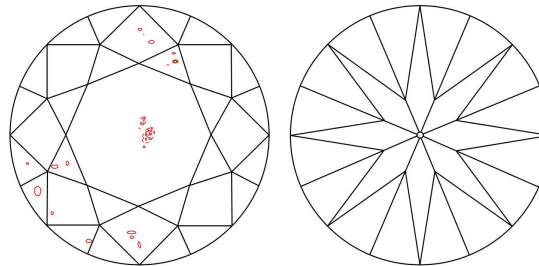

GIA NATURAL DIAMOND GRADING REPORT

 April 29, 2021
 GIA Report Number **5383506496**
 Shape and Cutting Style **Round Brilliant**
 Measurements **7.59 - 7.63 x 4.73 mm**
GRADING RESULTS

 Carat Weight **1.70 carat**
 Color Grade **H**
 Clarity Grade **VS2**
 Cut Grade **Excellent**
ADDITIONAL GRADING INFORMATION

 Polish **Excellent**
 Symmetry **Excellent**
 Fluorescence **None**
 Inscription(s): **GIA 5383506496**
Comments: Additional clouds, pinpoints and surface graining are not shown.

PROPORTIONS

Profile to actual proportions

CLARITY CHARACTERISTICS

KEY TO SYMBOLS*

- Crystal
- Cloud
- ∖ Needle
- Knot

* Red symbols denote internal characteristics (inclusions). Green or black symbols denote external characteristics (blemishes). Diagram is an approximate representation of the diamond, and symbols shown indicate type, position, and approximate size of clarity characteristics. All clarity characteristics may not be shown. Details of finish are not shown.