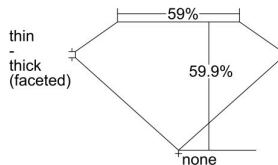

GIA®

FACSIMILE

GIA REPORT 6382161893

Verify this report at GIA.edu

GIA NATURAL DIAMOND DOSSIER®

March 26, 2021
GIA Report Number 6382161893
Shape and Cutting Style ..... Oval Brilliant
Measurements ..... 7.60 x 5.66 x 3.39 mm

GRADING RESULTS

Carat Weight ..... 0.90 carat
Color Grade ..... G
Clarity Grade SI1

ADDITIONAL GRADING INFORMATION

Polish ..... Excellent
Symmetry ..... Excellent
Fluorescence ..... None
Clarity Characteristics ..... Crystal, Cloud
Inscription(s): GIA 6382161893

PROPORTIONS

Profile not to actual proportions

GRADING SCALES

GIA COLOR SCALE		GIA CLARITY SCALE			
COLORLESS	D	VERY VERY SLIGHTLY INCLUDED	FLAWLESS		
	E		INTERNALLY FLAWLESS		
	F	VERY SLIGHTLY INCLUDED	VVS₁		
	G		VVS₂		
	H		VS₁		
	NEAR COLORLESS	I	SLIGHTLY INCLUDED	VS₂	
		J		SI₁	
		FAINT	K	INCLUDED	SI₂
			L		I₁
			M		I₂
VERT LIGHT	N	INCLUDED	I₃		
	O				
	P				
	Q				
	R				
LIGHT	S				
	T				
	U				
	V				
	W				
X					
Y					
Z