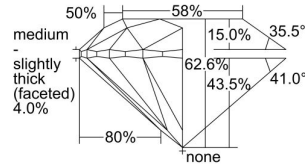

GIA®

FACSIMILE

GIA REPORT 1385577111

Verify this report at GIA.edu

GIA NATURAL DIAMOND DOSSIER®

May 08, 2021
GIA Report Number 1385577111
Shape and Cutting Style ..... Round Brilliant
Measurements ..... 5.63 - 5.67 x 3.53 mm

GRADING RESULTS

Carat Weight ..... 0.70 carat
Color Grade ..... G
Clarity Grade SI2
Cut Grade ..... Excellent

ADDITIONAL GRADING INFORMATION

Polish ..... Excellent
Symmetry ..... Excellent
Fluorescence ..... Faint
Clarity Characteristics ..... Crystal
Inscription(s): GIA 1385577111

PROPORTIONS

Profile to actual proportions