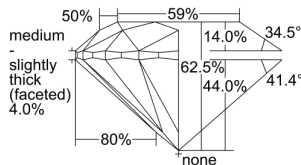

GIA®

FACSIMILE

GIA REPORT 1388610919

Verify this report at GIA.edu

GIA NATURAL DIAMOND DOSSIER®

May 12, 2021
GIA Report Number 1388610919
Shape and Cutting Style ..... Round Brilliant
Measurements ..... 5.69 - 5.73 x 3.57 mm

GRADING RESULTS

Carat Weight ..... 0.72 carat
Color Grade ..... G
Clarity Grade SI2
Cut Grade ..... Excellent

ADDITIONAL GRADING INFORMATION

Polish ..... Excellent
Symmetry ..... Excellent
Fluorescence ..... Faint
Clarity Characteristics ..... Knot, Cloud, Crystal
Inspection(s): GIA 1388610919

PROPORTIONS

Profile to actual proportions