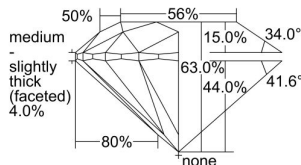

GIA®

FACSIMILE

GIA REPORT 7386567588

Verify this report at GIA.edu

GIA NATURAL DIAMOND DOSSIER®

May 06, 2021
GIA Report Number **7386567588**
Shape and Cutting Style ..... **Round Brilliant**
Measurements ..... **5.90 - 5.94 x 3.73 mm**

GRADING RESULTS

Carat Weight ..... **0.80 carat**
Color Grade ..... **I**
Clarity Grade **S11**
Cut Grade ..... **Excellent**

ADDITIONAL GRADING INFORMATION

Polish ..... **Excellent**
Symmetry ..... **Excellent**
Fluorescence ..... **Medium Blue**
Clarity Characteristics..... **Crystal, Feather, Cloud**
Inscription(s): **GIA 7386567588**

PROPORTIONS

Profile to actual proportions