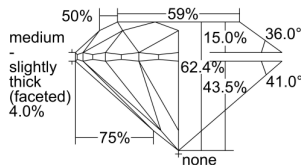

GIA®

FACSIMILE

GIA REPORT 1407527390

Verify this report at GIA.edu

GIA NATURAL DIAMOND DOSSIER®

September 23, 2021
GIA Report Number 1407527390
Shape and Cutting Style ..... Round Brilliant
Measurements ..... 6.11 - 6.15 x 3.82 mm

GRADING RESULTS

Carat Weight ..... 0.90 carat
Color Grade I
Clarity Grade S11
Cut Grade ..... Excellent

ADDITIONAL GRADING INFORMATION

Polish ..... Excellent
Symmetry ..... Excellent
Fluorescence ..... Faint
Clarity Characteristics ..... Cloud, Crystal
Inscription(s): GIA 1407527390

PROPORTIONS

Profile to actual proportions

GRADING SCALES

GIA COLOR SCALE	GIA CLARITY SCALE	GIA CUT SCALE	
D	FLAWLESS	EXCELLENT	
E	INTERNALLY FLAWLESS		
F		VVS₁	VERY GOOD
G	VVS₂		
H	VS₁	GOOD	
I	VS₂		
J	S1₁	FAIR	
K	S1₂		
L	I₁	POOR	
M	I₂		
N	I₃		
O			
P			
Q			
R			
S			
T			
U			
V			
W			
X			
Y			
Z