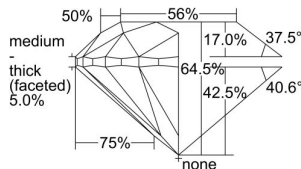

GIA®

FACSIMILE

GIA REPORT

7382180941

Verify this report at GIA.edu

GIA NATURAL DIAMOND DOSSIER®

March 26, 2021
GIA Report Number 7382180941
Shape and Cutting Style ..... Round Brilliant
Measurements ..... 6.01 - 6.06 x 3.89 mm

GRADING RESULTS

Carat Weight ..... 0.90 carat
Color Grade ..... F
Clarity Grade SI2
Cut Grade ..... Very Good

ADDITIONAL GRADING INFORMATION

Polish ..... Excellent
Symmetry ..... Excellent
Fluorescence ..... None
Clarity Characteristics ..... Crystal
Inscription(s): GIA 7382180941

PROPORTIONS

Profile to actual proportions

GRADING SCALES

GIA COLOR SCALE	GIA CLARITY SCALE	GIA CUT SCALE	
D	FLAWLESS	EXCELLENT	
E	INTERNALLY FLAWLESS		
F		VVS₁	VERY GOOD
G	VVS₂		
H	VS₁	GOOD	
I	VS₂		
J	SI₁	FAIR	
K	SI₂		
L	I₁	POOR	
M			
N			
O	I₂		
P			
Q			
R	I₃		
S			
T			
U			
V			
W			
X			
Y			
Z