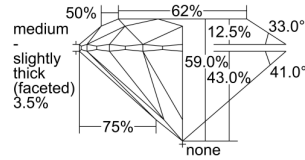

GIA®

FACSIMILE

GIA REPORT 2374987770

Verify this report at GIA.edu

GIA NATURAL DIAMOND DOSSIER®

March 13, 2021
GIA Report Number 2374987770
Shape and Cutting Style ..... Round Brilliant
Measurements ..... 5.48 - 5.51 x 3.24 mm

GRADING RESULTS

Carat Weight ..... 0.60 carat
Color Grade ..... F
Clarity Grade S11
Cut Grade ..... Excellent

ADDITIONAL GRADING INFORMATION

Polish ..... Excellent
Symmetry ..... Excellent
Fluorescence ..... Medium Blue
Clarity Characteristics ..... Crystal
Inscription(s): GIA 2374987770

PROPORTIONS

Profile to actual proportions

GRADING SCALES

GIA COLOR SCALE	GIA CLARITY SCALE	GIA CUT SCALE	
D	FLAWLESS	EXCELLENT	
E	INTERNALLY FLAWLESS		
F		VVS₁	VERY GOOD
G	VVS₂		
H	VS₁	GOOD	
I	VS₂		
J	S1₁	FAIR	
K	S1₂		
L	I₁	POOR	
M			
N			
O	I₂		
P			
Q	I₃		
R			
S			
T			
U			
V			
W			
X			
Y			
Z