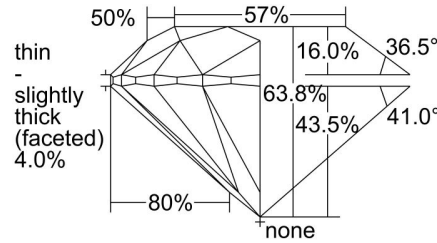

GIA NATURAL DIAMOND GRADING REPORT

July 13, 2021  
 GIA Report Number ..... 7396467990  
 Shape and Cutting Style ..... Round Brilliant  
 Measurements ..... 7.17 - 7.24 x 4.60 mm

GRADING RESULTS

Carat Weight ..... 1.50 carat  
 Color Grade ..... F  
 Clarity Grade ..... SI1  
 Cut Grade ..... Very Good

Profile to actual proportions

CLARITY CHARACTERISTICS

KEY TO SYMBOLS\*

-  Feather
-  Extra Facet
-  Indented Natural
-  Cloud
-  Pinpoint

\* Red symbols denote internal characteristics (inclusions). Green or black symbols denote external characteristics (blemishes). Diagram is an approximate representation of the diamond, and symbols shown indicate type, position, and approximate size of clarity characteristics. All clarity characteristics may not be shown. Details of finish are not shown.