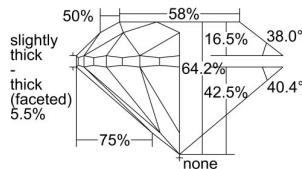

GIA®

FACSIMILE

GIA REPORT 7396294822

Verify this report at GIA.edu

GIA NATURAL DIAMOND DOSSIER®

June 30, 2021
GIA Report Number 7396294822
Shape and Cutting Style ..... Round Brilliant
Measurements ..... 5.76 - 5.80 x 3.71 mm

GRADING RESULTS

Carat Weight ..... 0.80 carat
Color Grade ..... H
Clarity Grade VS2
Cut Grade ..... Very Good

ADDITIONAL GRADING INFORMATION

Polish ..... Excellent
Symmetry ..... Excellent
Fluorescence ..... Faint
Clarity Characteristics ..... Crystal, Cloud
Inscription(s): GIA 7396294822

PROPORTIONS

Profile to actual proportions