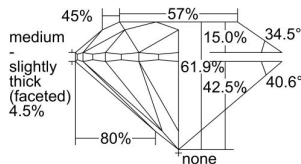

GIA®

FACSIMILE

GIA REPORT 2387043792

Verify this report at GIA.edu

GIA NATURAL DIAMOND DOSSIER®

April 19, 2021
GIA Report Number **2387043792**
Shape and Cutting Style ..... **Round Brilliant**
Measurements ..... **5.67 - 5.71 x 3.53 mm**

GRADING RESULTS

Carat Weight ..... **0.71 carat**
Color Grade ..... **I**
Clarity Grade **S12**
Cut Grade ..... **Excellent**

ADDITIONAL GRADING INFORMATION

Polish ..... **Excellent**
Symmetry ..... **Very Good**
Fluorescence ..... **None**
Clarity Characteristics ..... **Crystal, Cloud**
Inscription(s): **GIA 2387043792**

PROPORTIONS

Profile to actual proportions