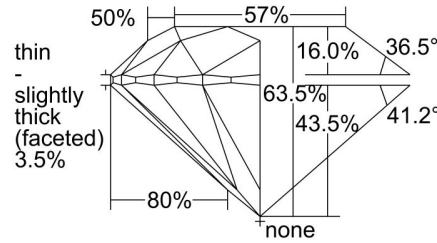

GIA NATURAL DIAMOND GRADING REPORT

August 28, 2021  
 GIA Report Number ..... 6401166570  
 Shape and Cutting Style ..... Round Brilliant  
 Measurements ..... 7.20 - 7.29 x 4.60 mm

GRADING RESULTS

Carat Weight ..... 1.50 carat  
 Color Grade ..... J  
 Clarity Grade ..... SI1  
 Cut Grade ..... Excellent

PROPORTIONS

Profile to actual proportions

CLARITY CHARACTERISTICS

KEY TO SYMBOLS\*

-  Feather
-  Crystal
-  Cloud
-  Needle
-  Indented Natural
-  Natural

\* Red symbols denote internal characteristics (inclusions). Green or black symbols denote external characteristics (blemishes). Diagram is an approximate representation of the diamond, and symbols shown indicate type, position, and approximate size of clarity characteristics. All clarity characteristics may not be shown. Details of finish are not shown.