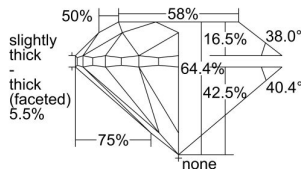

GIA®

FACSIMILE

GIA REPORT 6402372823

Verify this report at GIA.edu

GIA NATURAL DIAMOND DOSSIER®

September 14, 2021
GIA Report Number **6402372823**
Shape and Cutting Style ..... **Round Brilliant**
Measurements ..... **5.95 - 6.03 x 3.86 mm**

GRADING RESULTS

Carat Weight ..... **0.90 carat**
Color Grade ..... **H**
Clarity Grade **S11**
Cut Grade ..... **Very Good**

ADDITIONAL GRADING INFORMATION

Polish ..... **Excellent**
Symmetry ..... **Very Good**
Fluorescence ..... **Medium Blue**
Clarity Characteristics ..... **Crystal, Cloud**
Inscription(s): **GIA 6402372823**

PROPORTIONS

Profile to actual proportions