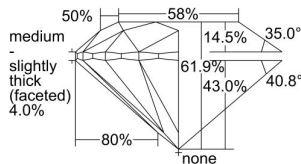

GIA®

FACSIMILE

GIA REPORT 1389874635

Verify this report at GIA.edu

GIA NATURAL DIAMOND DOSSIER®

May 31, 2021
GIA Report Number 1389874635
Shape and Cutting Style ..... Round Brilliant
Measurements ..... 5.43 - 5.47 x 3.38 mm

GRADING RESULTS

Carat Weight ..... 0.62 carat
Color Grade I
Clarity Grade VS2
Cut Grade ..... Excellent

ADDITIONAL GRADING INFORMATION

Polish ..... Excellent
Symmetry ..... Excellent
Fluorescence ..... None
Clarity Characteristics ..... Crystal, Cloud
Inscription(s): GIA 1389874635

PROPORTIONS

Profile to actual proportions

GRADING SCALES

GIA COLOR SCALE	GIA CLARITY SCALE	GIA CUT SCALE	
D	FLAWLESS	EXCELLENT	
E	INTERNALLY FLAWLESS		
F		VVS₁	VERY GOOD
G	VVS₂		
H	VS₁	GOOD	
I	VS₂		
J	SI₁	FAIR	
K	SI₂		
L	I₁	POOR	
M	I₂		
N	I₃		
O			
P			
Q			
R			
S			
T			
U			
V			
W			
X			
Y			
Z