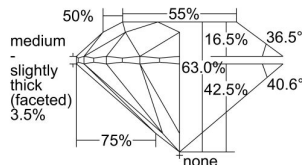

GIA®

FACSIMILE

GIA REPORT

7381927443

Verify this report at GIA.edu

GIA NATURAL DIAMOND DOSSIER®

June 03, 2021
GIA Report Number 7381927443
Shape and Cutting Style ..... Round Brilliant
Measurements ..... 5.28 - 5.31 x 3.34 mm

GRADING RESULTS

Carat Weight ..... 0.58 carat
Color Grade ..... H
Clarity Grade VS2
Cut Grade ..... Excellent

ADDITIONAL GRADING INFORMATION

Polish ..... Very Good
Symmetry ..... Excellent
Fluorescence ..... Medium Blue
Clarity Characteristics ..... Feather, Crystal
Inscription(s): GIA 7381927443

PROPORTIONS

Profile to actual proportions

GRADING SCALES

GIA COLOR SCALE

COLOREDNESS	D
	E
	F
	G
	H
	I
	J
NEAR COLORLESS	K
	L
Faint	M
	N
	O
	P
Very Light	Q
	R
	S
	T
	U
	V
Light	W
	X
	Y
	Z

GIA CLARITY SCALE

FLAWLESS	VERY VERY SLIGHTLY INCLUDED	VS₁	VS₂	SI₁	SI₂	I₁	I₂	I₃	
									FLAWLESS
INTERNALLY FLAWLESS	VERY SLIGHTLY INCLUDED								

GIA CUT SCALE

EXCELLENT
VERY GOOD
GOOD
FAIR
POOR