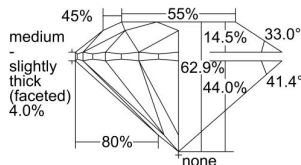

GIA®

FACSIMILE

GIA REPORT 5376244046

Verify this report at GIA.edu

GIA NATURAL DIAMOND DOSSIER®

January 11, 2021
GIA Report Number 5376244046
Shape and Cutting Style ..... Round Brilliant
Measurements ..... 5.24 - 5.28 x 3.31 mm

GRADING RESULTS

Carat Weight ..... 0.56 carat
Color Grade ..... H
Clarity Grade VS1
Cut Grade ..... Excellent

ADDITIONAL GRADING INFORMATION

Polish ..... Excellent
Symmetry ..... Excellent
Fluorescence ..... None
Clarity Characteristics ..... Cloud
Inscription(s): GIA 5376244046

PROPORTIONS

Profile to actual proportions

GRADING SCALES

GIA COLOR SCALE	GIA CLARITY SCALE	GIA CUT SCALE
COLOURLESS	FLAWLESS	EXCELLENT
D	INTERNALLY FLAWLESS	
E	VVS₁	VERY GOOD
F		
G	VS₁	GOOD
H		
I	SI₁	FAIR
J		
K	I₁	POOR
L		
M	I₂	
N		
O	I₃	
P		
Q		
R		
S		
T		
U		
V		
W		
X		
Y		
Z