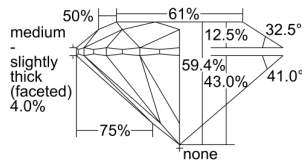

GIA®

FACSIMILE

GIA REPORT 7391185039

Verify this report at GIA.edu

GIA NATURAL DIAMOND DOSSIER®

June 29, 2021
GIA Report Number 7391185039
Shape and Cutting Style ..... Round Brilliant
Measurements ..... 6.01 - 6.05 x 3.58 mm

GRADING RESULTS

Carat Weight ..... 0.80 carat
Color Grade ..... G
Clarity Grade VS2
Cut Grade ..... Excellent

ADDITIONAL GRADING INFORMATION

Polish ..... Excellent
Symmetry ..... Excellent
Fluorescence ..... Medium Blue
Clarity Characteristics ..... Crystal
Inscription(s): GIA 7391185039

PROPORTIONS

Profile to actual proportions

GRADING SCALES

GIA COLOR SCALE	GIA CLARITY SCALE	GIA CUT SCALE	
D	FLAWLESS	EXCELLENT	
E	INTERNALLY FLAWLESS		
F		VVS₁	VERY GOOD
G	VVS₂		
H	VS₁	GOOD	
I	VS₂		
J	SI₁	FAIR	
K	SI₂		
L	I₁	POOR	
M	I₂		
N	I₃		
O			
P			
Q			
R			
S			
T			
U			
V			
W			
X			
Y			
Z