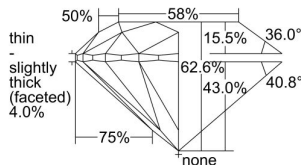

GIA®

FACSIMILE

GIA REPORT 6392987997

Verify this report at GIA.edu

GIA NATURAL DIAMOND DOSSIER®

August 16, 2021
GIA Report Number 6392987997
Shape and Cutting Style ..... Round Brilliant
Measurements ..... 5.87 - 5.91 x 3.69 mm

GRADING RESULTS

Carat Weight ..... 0.80 carat
Color Grade ..... E
Clarity Grade VS2
Cut Grade ..... Excellent

ADDITIONAL GRADING INFORMATION

Polish ..... Excellent
Symmetry ..... Excellent
Fluorescence ..... Medium Blue
Clarity Characteristics ..... Crystal
Inscription(s): GIA 6392987997

PROPORTIONS

Profile to actual proportions

GRADING SCALES

GIA COLOR SCALE	GIA CLARITY SCALE	GIA CUT SCALE	
D	FLAWLESS	EXCELLENT	
E	INTERNALLY FLAWLESS		
F		VVS₁	VERY GOOD
G	VVS₂		
H	VS₁	GOOD	
I	VS₂		
J	SI₁	FAIR	
K	SI₂		
L	I₁	POOR	
M	I₂		
N	I₃		
O			
P			
Q			
R			
S			
T			
U			
V			
W			
X			
Y			
Z