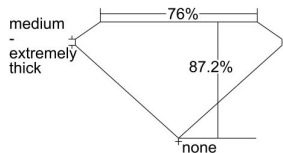

GIA®

FACSIMILE

GIA REPORT 2215126930

Verify this report at GIA.edu

GIA NATURAL DIAMOND DOSSIER®

September 10, 2020
GIA Report Number 2215126930
Shape and Cutting Style ..... Square Modified Brilliant
Measurements ..... 4.71 x 4.47 x 3.90 mm

GRADING RESULTS

Carat Weight ..... 0.71 carat
Color Grade ..... G
Clarity Grade SI1

ADDITIONAL GRADING INFORMATION

Polish ..... Good
Symmetry ..... Good
Fluorescence ..... None
Clarity Characteristics ..... Cloud
Inscription(s): GIA 2215126930

PROPORTIONS

Profile not to actual proportions

GRADING SCALES

GIA COLOR SCALE		GIA CLARITY SCALE			
COLORLESS	D	VERY VERY SLIGHTLY INCLUDED	FLAWLESS		
	E		INTERNALLY FLAWLESS		
	F	VERY SLIGHTLY INCLUDED	VVS₁		
	G		VVS₂		
	H		VS₁		
	NEAR COLORLESS	I	SLIGHTLY INCLUDED	VS₂	
		J		SI₁	
		FAINT	K	INCLUDED	SI₂
			L		I₁
			M		I₂
VERT LIGHT	N	INCLUDED	I₃		
	O				
	P				
	Q				
	R				
LIGHT	S				
	T				
	U				
	V				
	W				
	X				
	Y				
	Z