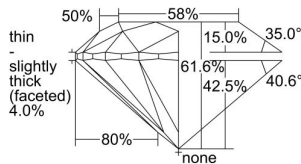

GIA®

FACSIMILE

GIA REPORT 6395506222

Verify this report at GIA.edu

GIA NATURAL DIAMOND DOSSIER®

July 15, 2021
GIA Report Number 6395506222
Shape and Cutting Style ..... Round Brilliant
Measurements ..... 5.06 - 5.10 x 3.13 mm

GRADING RESULTS

Carat Weight ..... 0.50 carat
Color Grade ..... H
Clarity Grade VS2
Cut Grade ..... Excellent

ADDITIONAL GRADING INFORMATION

Polish ..... Excellent
Symmetry ..... Very Good
Fluorescence ..... Faint
Clarity Characteristics ..... Crystal
Inscription(s): GIA 6395506222

PROPORTIONS

Profile to actual proportions

GRADING SCALES

GIA COLOR SCALE	GIA CLARITY SCALE	GIA CUT SCALE	
D	FLAWLESS	EXCELLENT	
E	INTERNALLY FLAWLESS		
F		VVS₁	VERY GOOD
G	VVS₂		
H	VS₁	GOOD	
I	VS₂		
J	SI₁	FAIR	
K	SI₂		
L	I₁	POOR	
M	I₂		
N	I₃		
O			
P			
Q			
R			
S			
T			
U			
V			
W			
X			
Y			
Z