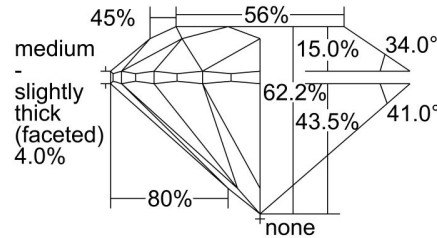

GIA NATURAL DIAMOND GRADING REPORT

August 16, 2021  
 GIA Report Number ..... 2215958105  
 Shape and Cutting Style ..... Round Brilliant  
 Measurements ..... 8.01 - 8.06 x 5.00 mm

GRADING RESULTS

Carat Weight ..... 2.00 carat  
 Color Grade ..... K  
 Clarity Grade ..... SI1  
 Cut Grade ..... Excellent

PROPORTIONS

Profile to actual proportions

CLARITY CHARACTERISTICS

KEY TO SYMBOLS\*

- Twinning Wisp   Natural
- Feather
- Cavity
- Indented Natural

\* Red symbols denote internal characteristics (inclusions). Green or black symbols denote external characteristics (blemishes). Diagram is an approximate representation of the diamond, and symbols shown indicate type, position, and approximate size of clarity characteristics. All clarity characteristics may not be shown. Details of finish are not shown.