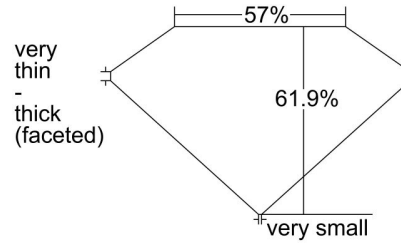

GIA NATURAL DIAMOND GRADING REPORT

June 22, 2021

 GIA Report Number **6382852368**

 Shape and Cutting Style **Oval Modified Brilliant**

 Measurements **9.72 x 6.17 x 3.82 mm**
GRADING RESULTS

 Carat Weight **1.50 carat**

 Color Grade **H**

 Clarity Grade **SI2**
ADDITIONAL GRADING INFORMATION

 Polish **Excellent**

 Symmetry **Very Good**

 Fluorescence **Faint**

 Inscription(s): **GIA 6382852368**
Comments: Pinpoints are not shown.

PROPORTIONS

Profile not to actual proportions

CLARITY CHARACTERISTICS

KEY TO SYMBOLS*

-  Feather
-  Crystal
-  Cavity
-  Indented Natural
-  Needle
-  Natural

* Red symbols denote internal characteristics (inclusions). Green or black symbols denote external characteristics (blemishes). Diagram is an approximate representation of the diamond, and symbols shown indicate type, position, and approximate size of clarity characteristics. All clarity characteristics may not be shown. Details of finish are not shown.