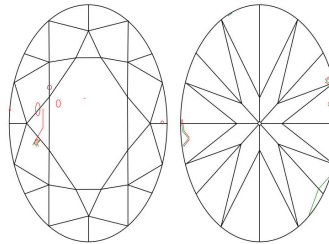

GIA NATURAL DIAMOND GRADING REPORT

June 22, 2021

 GIA Report Number **6382852368**

 Shape and Cutting Style **Oval Modified Brilliant**

 Measurements **9.72 x 6.17 x 3.82 mm**
GRADING RESULTS

 Carat Weight **1.50 carat**

 Color Grade **H**

 Clarity Grade **SI2**
ADDITIONAL GRADING INFORMATION

 Polish **Excellent**

 Symmetry **Very Good**

 Fluorescence **Faint**

 Inscription(s): **GIA 6382852368**
Comments: Pinpoints are not shown.

PROPORTIONS

Profile not to actual proportions

CLARITY CHARACTERISTICS

KEY TO SYMBOLS*

-  Feather
-  Crystal
-  Cavity
-  Indented Natural
-  Needle
-  Natural

* Red symbols denote internal characteristics (inclusions). Green or black symbols denote external characteristics (blemishes). Diagram is an approximate representation of the diamond, and symbols shown indicate type, position, and approximate size of clarity characteristics. All clarity characteristics may not be shown. Details of finish are not shown.