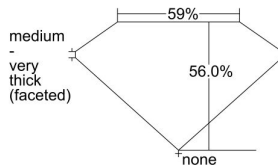

GIA®

FACSIMILE

GIA REPORT 1389791243

Verify this report at GIA.edu

GIA NATURAL DIAMOND DOSSIER®

May 25, 2021
GIA Report Number 1389791243
Shape and Cutting Style ..... Heart Brilliant
Measurements ..... 5.12 x 5.96 x 3.34 mm

GRADING RESULTS

Carat Weight ..... 0.59 carat
Color Grade ..... G
Clarity Grade SI2

ADDITIONAL GRADING INFORMATION

Polish ..... Excellent
Symmetry ..... Excellent
Fluorescence ..... None
Clarity Characteristics..... Crystal, Cloud, Feather
Inscription(s): GIA 1389791243

PROPORTIONS

Profile not to actual proportions

GRADING SCALES

GIA COLOR SCALE		GIA CLARITY SCALE	
NEAR COLORLESS	D	VERY SLIGHTLY INCLUDED	FLAWLESS
	E		INTERNALLY FLAWLESS
	F		VVS₁
	G		VVS₂
	H		VS₁
	I		VS₂
	J		SI₁
	K		SI₂
	L		I₁
	M		I₂
FAINT	N	INCLUDED	I₃
	O		
	P		
	Q		
VERY LIGHT	R		
	S		
	T		
	U		
LIGHT	V		
	W		
	X		
	Y		
Z