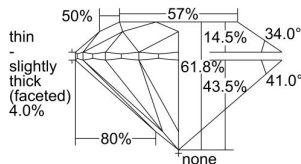

GIA®

FACSIMILE

GIA REPORT 7398813274

Verify this report at GIA.edu

GIA NATURAL DIAMOND DOSSIER®

August 19, 2021
GIA Report Number 7398813274
Shape and Cutting Style ..... Round Brilliant
Measurements ..... 5.08 - 5.10 x 3.15 mm

GRADING RESULTS

Carat Weight ..... 0.50 carat
Color Grade ..... K
Clarity Grade I1
Cut Grade ..... Excellent

ADDITIONAL GRADING INFORMATION

Polish ..... Excellent
Symmetry ..... Excellent
Fluorescence ..... None
Clarity Characteristics ..... Crystal
Inscription(s): GIA 7398813274

PROPORTIONS

Profile to actual proportions

GRADING SCALES

GIA COLOR SCALE	GIA CLARITY SCALE	GIA CUT SCALE	
D	FLAWLESS	EXCELLENT	
E	INTERNALLY FLAWLESS		
F		VVS₁	VERY GOOD
G	VVS₂		
H	VS₁	GOOD	
I	VS₂		
J	SI₁	FAIR	
K	SI₂		
L	I₁	POOR	
M	I₂		
N	I₃		
O			
P			
Q			
R			
S			
T			
U			
V			
W			
X			
Y			
Z