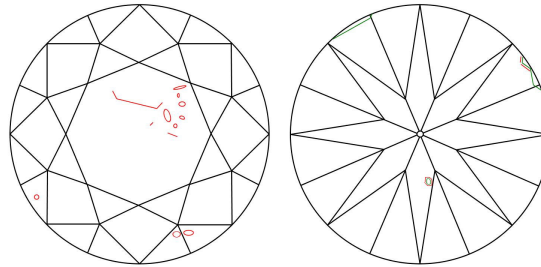

GIA NATURAL DIAMOND GRADING REPORT

March 29, 2021
 GIA Report Number 2386202734
 Shape and Cutting Style Round Brilliant
 Measurements 6.45 - 6.53 x 3.88 mm

GRADING RESULTS

Carat Weight 1.00 carat
 Color Grade K
 Clarity Grade SI2
 Cut Grade Excellent

ADDITIONAL GRADING INFORMATION

Polish Excellent
 Symmetry Very Good
 Fluorescence None

Inscription(s): GIA 2386202734

Comments: Clouds are not shown. Pinpoints are not shown.

PROPORTIONS

Profile to actual proportions

CLARITY CHARACTERISTICS

KEY TO SYMBOLS*

-  Feather
-  Natural
-  Crystal
-  Indented Natural
-  Needle

* Red symbols denote internal characteristics (inclusions). Green or black symbols denote external characteristics (blemishes). Diagram is an approximate representation of the diamond, and symbols shown indicate type, position, and approximate size of clarity characteristics. All clarity characteristics may not be shown. Details of finish are not shown.