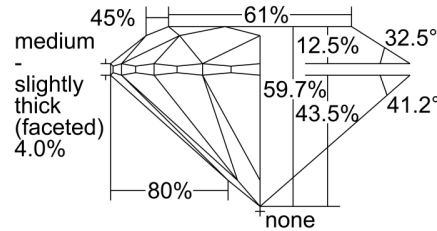

GIA NATURAL DIAMOND GRADING REPORT

March 29, 2021
 GIA Report Number 2386202734
 Shape and Cutting Style Round Brilliant
 Measurements 6.45 - 6.53 x 3.88 mm

GRADING RESULTS

Carat Weight 1.00 carat
 Color Grade K
 Clarity Grade SI2
 Cut Grade Excellent

ADDITIONAL GRADING INFORMATION

Polish Excellent
 Symmetry Very Good
 Fluorescence None

Inscription(s): GIA 2386202734

Comments: Clouds are not shown. Pinpoints are not shown.

PROPORTIONS

Profile to actual proportions

CLARITY CHARACTERISTICS

KEY TO SYMBOLS*

-  Feather
-  Natural
-  Crystal
-  Indented Natural
-  Needle

* Red symbols denote internal characteristics (inclusions). Green or black symbols denote external characteristics (blemishes). Diagram is an approximate representation of the diamond, and symbols shown indicate type, position, and approximate size of clarity characteristics. All clarity characteristics may not be shown. Details of finish are not shown.