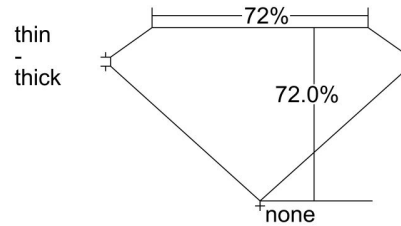

GIA NATURAL DIAMOND GRADING REPORT

January 29, 2021  
 GIA Report Number ..... 5276370282  
 Shape and Cutting Style ..... Square Modified Brilliant  
 Measurements ..... 5.46 x 5.42 x 3.91 mm

GRADING RESULTS

Carat Weight ..... 1.01 carat  
 Color Grade ..... I  
 Clarity Grade ..... VS1

ADDITIONAL GRADING INFORMATION

Polish ..... Excellent  
 Symmetry ..... Good  
 Fluorescence ..... None  
 Inscription(s): GIA 5276370282  
**Comments:** Pinpoints are not shown.

PROPORTIONS

Profile not to actual proportions

CLARITY CHARACTERISTICS

KEY TO SYMBOLS\*

- Crystal
- ◡ Indented Natural
- ∩ Feather
- ∧ Extra Facet
- ☉ Cloud
- ∖ Needle

GRADING SCALES

GIA COLOR SCALE		GIA CLARITY SCALE		
COLOURLESS	D	VERY VERY SLIGHTLY INCLUDED	FLAWLESS	
	E		INTERNALLY FLAWLESS	
	F		VVS <sub>1</sub>	
NEAR COLOURLESS	G		VVS <sub>2</sub>	
	H		VERY SLIGHTLY INCLUDED	VS <sub>1</sub>
	I			VS <sub>2</sub>
J	SLIGHTLY INCLUDED			SI <sub>1</sub>
FANT			K	SI <sub>2</sub>
			L	INCLUDED
M	I <sub>2</sub>			
VERY LIGHT	N	I <sub>3</sub>		
	O			
	P			
LIGHT	Q			
	R			
	S			
	T			
	U			
	V			
	W			
X				
Y				
Z				