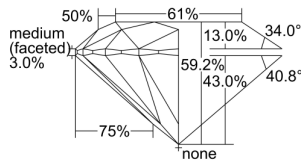

GIA®

FACSIMILE

GIA REPORT 1388843358

Verify this report at GIA.edu

GIA NATURAL DIAMOND DOSSIER®

May 28, 2021
GIA Report Number 1388843358
Shape and Cutting Style ..... Round Brilliant
Measurements ..... 5.31 - 5.35 x 3.16 mm

GRADING RESULTS

Carat Weight ..... 0.55 carat
Color Grade ..... D
Clarity Grade VVS1
Cut Grade ..... Excellent

ADDITIONAL GRADING INFORMATION

Polish ..... Excellent
Symmetry ..... Excellent
Fluorescence ..... None
Clarity Characteristics ..... Pinpoint
Inscription(s): GIA 1388843358

PROPORTIONS

Profile to actual proportions

GRADING SCALES

GIA COLOR SCALE	GIA CLARITY SCALE	GIA CUT SCALE	
D	FLAWLESS	EXCELLENT	
E	INTERNALLY FLAWLESS		
F		VVS₁	VERY GOOD
G	VVS₂		
H	VS₁	GOOD	
I	VS₂		
J	SI₁	FAIR	
K	SI₂		
L	I₁	POOR	
M			
N			
O	I₂		
P			
Q			
R	I₃		
S			
T			
U			
V			
W			
X			
Y			
Z