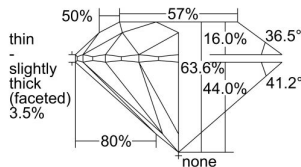

GIA®

FACSIMILE

GIA REPORT 5386444088

Verify this report at GIA.edu

GIA NATURAL DIAMOND DOSSIER®

April 24, 2021
GIA Report Number 5386444088
Shape and Cutting Style ..... Round Brilliant
Measurements ..... 4.98 - 5.05 x 3.19 mm

GRADING RESULTS

Carat Weight ..... 0.50 carat
Color Grade I
Clarity Grade S11
Cut Grade ..... Excellent

ADDITIONAL GRADING INFORMATION

Polish ..... Excellent
Symmetry ..... Very Good
Fluorescence ..... Faint
Clarity Characteristics ..... Feather
Inscription(s): GIA 5386444088

PROPORTIONS

Profile to actual proportions