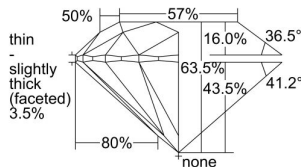

GIA®

FACSIMILE

GIA REPORT 6395846963

Verify this report at GIA.edu

GIA NATURAL DIAMOND DOSSIER®

August 09, 2021
GIA Report Number 6395846963
Shape and Cutting Style ..... Round Brilliant
Measurements ..... 6.06 - 6.16 x 3.88 mm

GRADING RESULTS

Carat Weight ..... 0.90 carat
Color Grade ..... H
Clarity Grade S11
Cut Grade ..... Excellent

ADDITIONAL GRADING INFORMATION

Polish ..... Excellent
Symmetry ..... Very Good
Fluorescence ..... Medium Blue
Clarity Characteristics ..... Feather, Crystal
Inscription(s): GIA 6395846963

PROPORTIONS

Profile to actual proportions

GRADING SCALES

GIA COLOR SCALE

COLORED	D
	E
	F
	G
	H
	I
	J
NEAR COLORLESS	K
	L
	M
	N
	O
	P
	Q
	R
	S
	T
	U
	V
	W
	X
	Y
LIGHT	Z

GIA CLARITY SCALE

FLAWLESS	VERY VERY SLIGHTLY INCLUDED	VVS₁	VVS₂	VS₁	VS₂	S1₁	S1₂	I₁	I₂	I₃	
											INTERNAL FLAWLESS

GIA CUT SCALE

EXCELLENT
VERY GOOD
GOOD
FAIR
POOR