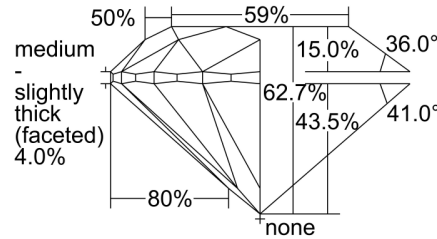

GIA NATURAL DIAMOND GRADING REPORT

May 18, 2021  
 GIA Report Number ..... 2386661654  
 Shape and Cutting Style ..... Round Brilliant  
 Measurements ..... 6.31 - 6.37 x 3.98 mm

GRADING RESULTS

Carat Weight ..... 1.00 carat  
 Color Grade ..... J  
 Clarity Grade ..... VS2  
 Cut Grade ..... Excellent

PROPORTIONS

Profile to actual proportions

CLARITY CHARACTERISTICS

KEY TO SYMBOLS\*

- Crystal
- ◡ Indented Natural
- ∩ Feather
- △ Natural
- ⊙ Cloud
- ∖ Needle

\* Red symbols denote internal characteristics (inclusions). Green or black symbols denote external characteristics (blemishes). Diagram is an approximate representation of the diamond, and symbols shown indicate type, position, and approximate size of clarity characteristics. All clarity characteristics may not be shown. Details of finish are not shown.