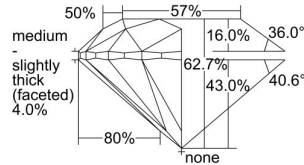

GIA®

FACSIMILE

GIA REPORT

7396460568

Verify this report at GIA.edu

GIA NATURAL DIAMOND DOSSIER®

July 28, 2021
GIA Report Number **7396460568**
Shape and Cutting Style ..... **Round Brilliant**
Measurements ..... **5.74 - 5.78 x 3.61 mm**

GRADING RESULTS

Carat Weight ..... **0.75 carat**
Color Grade ..... **D**
Clarity Grade **S12**
Cut Grade ..... **Excellent**

ADDITIONAL GRADING INFORMATION

Polish ..... **Excellent**
Symmetry ..... **Excellent**
Fluorescence ..... **Strong Blue**
Clarity Characteristics ..... **Crystal**
Inscription(s): **GIA 7396460568**

PROPORTIONS

Profile to actual proportions

GRADING SCALES

GIA COLOR SCALE	GIA CLARITY SCALE	GIA CUT SCALE	
D	FLAWLESS	EXCELLENT	
E	INTERNALLY FLAWLESS		
F		VVS₁	VERY GOOD
G	VVS₂		
H	VS₁	GOOD	
I	VS₂		
J	S1₁	FAIR	
K	S1₂		
L	I₁	POOR	
M	I₂		
N	I₃		
O			
P			
Q			
R			
S			
T			
U			
V			
W			
X			
Y			
Z