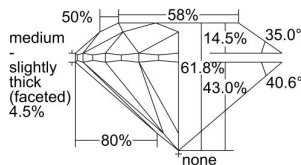

GIA®

FACSIMILE

GIA REPORT 3375782533

Verify this report at GIA.edu

GIA NATURAL DIAMOND DOSSIER®

March 01, 2021
GIA Report Number 3375782533
Shape and Cutting Style ..... Round Brilliant
Measurements ..... 4.85 - 4.91 x 3.02 mm

GRADING RESULTS

Carat Weight ..... 0.45 carat
Color Grade I
Clarity Grade S11
Cut Grade ..... Excellent

ADDITIONAL GRADING INFORMATION

Polish ..... Very Good
Symmetry ..... Very Good
Fluorescence ..... None
Clarity Characteristics ..... Crystal
Inscription(s): GIA 3375782533

PROPORTIONS

Profile to actual proportions

GRADING SCALES

GIA COLOR SCALE	GIA CLARITY SCALE	GIA CUT SCALE	
D	FLAWLESS	EXCELLENT	
E	INTERNALLY FLAWLESS		
F		VVS₁	VERY GOOD
G	VVS₂		
H	VS₁	GOOD	
I	VS₂		
J	S1₁	FAIR	
K	S1₂		
L	I₁	POOR	
M	I₂		
N	I₃		
O			
P			
Q			
R			
S			
T			
U			
V			
W			
X			
Y			
Z